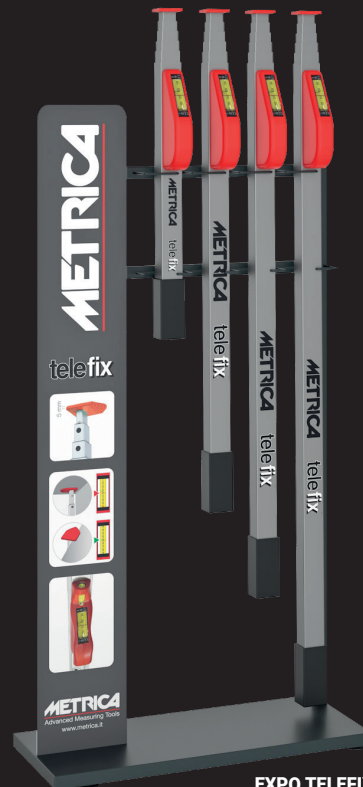

Tel. +39 02 51898.228 - export@metrica.it

EXPO AUTOL

TOWER

EXPO FLESS

EXPO TELEFIX

EXPO FLASH

REF. 89296

REF. 89295